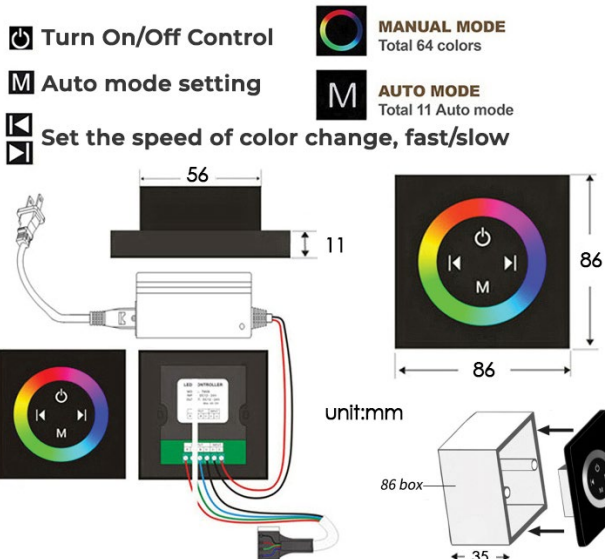

LED CHROME POLISHED THERMOSTATIC RECESSED CEILING MOUNT RAINFALL MUSICAL SHOWER SYSTEM WITH HAND SHOWER SPECIFICATIONS

Shower Head

- Shower Head Functions: Rainfall, Bubble, Mist
- Shower Panel /Hose Material: 304 Stainless Steel
- Showerheads Install: Embedded Ceiling Mounted
- Concealed Mixer Install: Wall-Mounted
- Shower Accessories Material: Brass
- LED Light: Need to Connect Power
- Shower Hose Length: 1.5M
- Power: 100V~240V Alternating Current (AC)
- LED Colors: 7 Colors
- Water Flow: 16L/min~28L/min
- Music: Need Bluetooth

Product shown is only for installation display purpose

Touch Panel Control

All dimensions and specifications are nominal and may vary. Use actual products for accuracy in critical situations.

Shower Mixer

All functions can be used at the same time

Hand Shower

Flow Rate: 2.0 GPM / 7.6 LPM

Shower Mixer Connections

Body Jet

Thread Interface Size: G 1/2 Inch
 Installation Type: Wall Mounted
 Material: Brass
 Flow Rate: 1.5 GPM / 5.7 LPM (each Bodyspray)