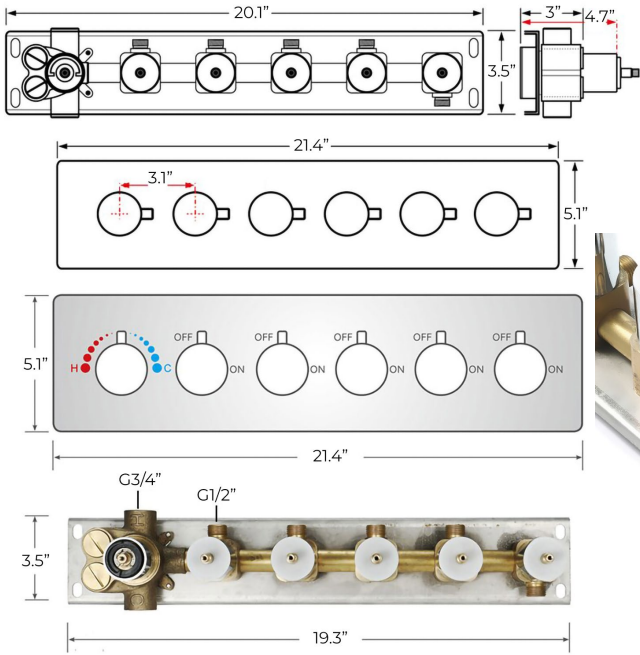

LED CHROME POLISHED THERMOSTATIC RECESSED CEILING MOUNT RAINFALL MUSICAL SHOWER SYSTEM WITH HAND SHOWER SPECIFICATIONS

Shower Head

- Shower Head Functions: Rainfall, Bubble, Mist
- Shower Panel /Hose Material: 304 Stainless Steel
- Showerheads Install: Embedded Ceiling Mounted
- Concealed Mixer Install: Wall-Mounted
- Shower Accessories Material: Brass
- LED Light: Need to Connect Power
- Shower Hose Length: 1.5M
- Power: 100V~240V Alternating Current (AC)
- LED Colors: 7 Colors
- Water Flow: 16L/min~28L/min
- Music: Need Bluetooth

Product shown is only for installation display purpose

Touch Panel Control

All dimensions and specifications are nominal and may vary. Use actual products for accuracy in critical situations.

Shower Mixer

All functions can be used at the same time

Hand Shower

Flow Rate: 2.0 GPM / 7.6 LPM

Shower Mixer Connections

Body Jet

Thread Interface Size: G 1/2 Inch
 Installation Type: Wall Mounted
 Material: Brass
 Flow Rate: 1.5 GPM / 5.7 LPM (each Bodyspray)