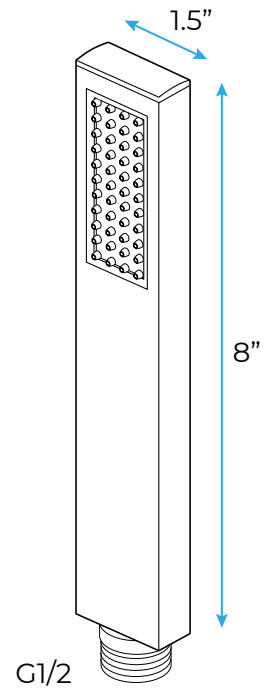

LED CHROME POLISHED THERMOSTATIC RECESSED CEILING MOUNT RAINFALL MUSICAL SHOWER SYSTEM WITH HAND SHOWER SPECIFICATIONS

Shower Head

- Shower Head Functions: Rainfall, Bubble, Mist
- Shower Panel /Hose Material: 304 Stainless Steel
- Showerheads Install: Embedded Ceiling Mounted
- Concealed Mixer Install: Wall-Mounted
- Shower Accessories Material: Brass
- LED Light: Need to Connect Power
- Shower Hose Length: 1.5M
- Power: 100V~240V Alternating Current (AC)
- LED Colors: 7 Colors
- Water Flow: 16L/min~28L/min
- Music: Need Bluetooth

Product shown is only for installation display purpose

Touch Panel Control

All dimensions and specifications are nominal and may vary. Use actual products for accuracy in critical situations.

Shower Mixer

All functions can be used at the same time

Hand Shower

Flow Rate: 2.0 GPM / 7.6 LPM

Shower Mixer Connections

Body Jet

Thread Interface Size: G 1/2 Inch
 Installation Type: Wall Mounted
 Material: Brass
 Flow Rate: 1.5 GPM / 5.7 LPM (each Bodyspray)