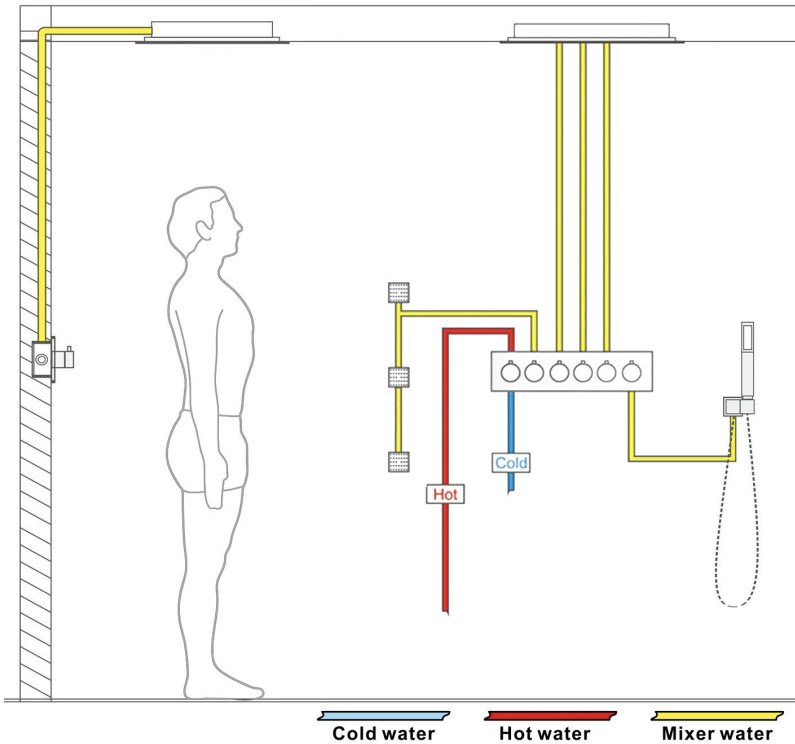

LED CHROME POLISHED THERMOSTATIC RECESSED CEILING MOUNT RAINFALL MUSICAL SHOWER SYSTEM WITH HAND SHOWER SPECIFICATIONS

Shower Head

- Shower Head Functions: Rainfall, Bubble, Mist
- Shower Panel /Hose Material: 304 Stainless Steel
- Showerheads Install: Embedded Ceiling Mounted
- Concealed Mixer Install: Wall-Mounted
- Shower Accessories Material: Brass
- LED Light: Need to Connect Power
- Shower Hose Length: 1.5M
- Power: 100V~240V Alternating Current (AC)
- LED Colors: 7 Colors
- Water Flow: 16L/min~28L/min
- Music: Need Bluetooth

Product shown is only for installation display purpose

Touch Panel Control

All dimensions and specifications are nominal and may vary. Use actual products for accuracy in critical situations.

Shower Mixer

All functions can be used at the same time

Hand Shower

Flow Rate: 2.0 GPM / 7.6 LPM

Shower Mixer Connections

Body Jet

Thread Interface Size: G 1/2 Inch
 Installation Type: Wall Mounted
 Material: Brass
 Flow Rate: 1.5 GPM / 5.7 LPM (each Bodyspray)