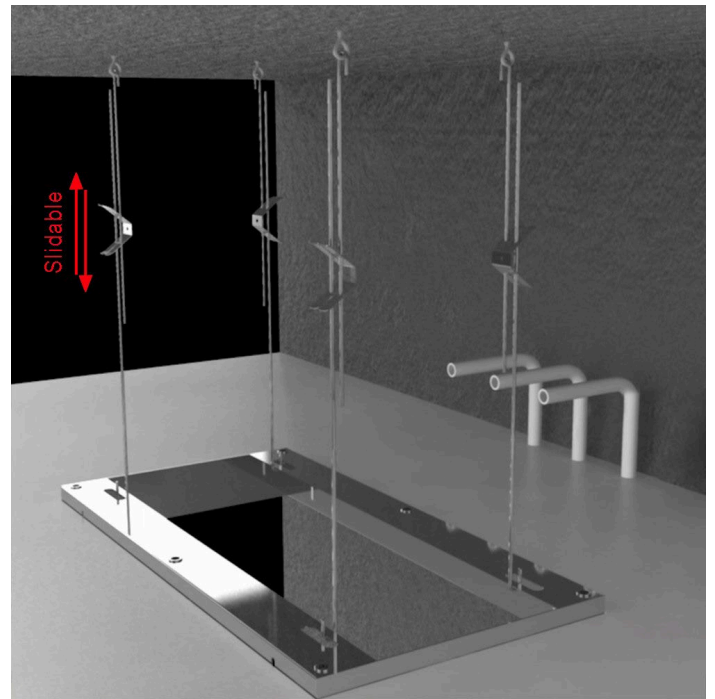

LED CHROME POLISHED THERMOSTATIC RECESSED CEILING MOUNT RAINFALL MUSICAL SHOWER SYSTEM WITH HAND SHOWER SPECIFICATIONS

Shower Head

- Shower Head Functions: Rainfall, Bubble, Mist
- Shower Panel /Hose Material: 304 Stainless Steel
- Showerheads Install: Embedded Ceiling Mounted
- Concealed Mixer Install: Wall-Mounted
- Shower Accessories Material: Brass
- LED Light: Need to Connect Power
- Shower Hose Length: 1.5M
- Power: 100V~240V Alternating Current (AC)
- LED Colors: 7 Colors
- Water Flow: 16L/min~28L/min
- Music: Need Bluetooth

Product shown is only for installation display purpose

Touch Panel Control

All dimensions and specifications are nominal and may vary. Use actual products for accuracy in critical situations.

Shower Mixer

All functions can be used at the same time

Hand Shower

Flow Rate: 2.0 GPM / 7.6 LPM

Shower Mixer Connections

Body Jet

Thread Interface Size: G 1/2 Inch
 Installation Type: Wall Mounted
 Material: Brass
 Flow Rate: 1.5 GPM / 5.7 LPM (each Bodyspray)