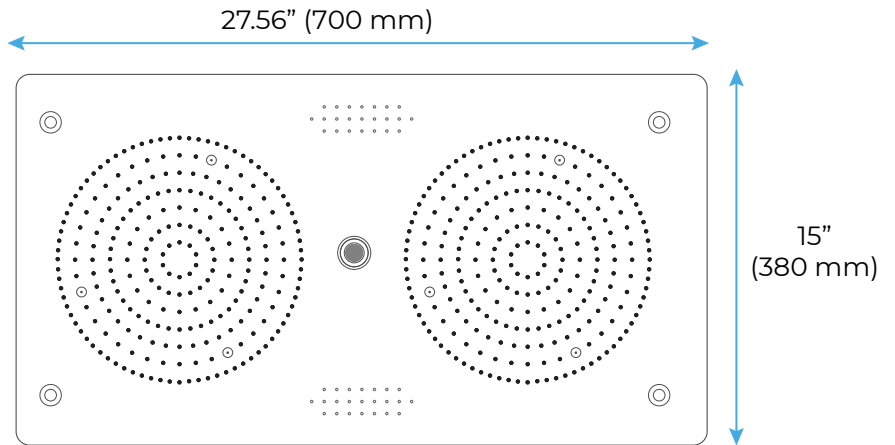

LED CHROME POLISHED THERMOSTATIC RECESSED CEILING MOUNT RAINFALL MUSICAL SHOWER SYSTEM WITH HAND SHOWER SPECIFICATIONS

Shower Head

- Shower Head Functions: Rainfall, Bubble, Mist
- Shower Panel /Hose Material: 304 Stainless Steel
- Showerheads Install: Embedded Ceiling Mounted
- Concealed Mixer Install: Wall-Mounted
- Shower Accessories Material: Brass
- LED Light: Need to Connect Power
- Shower Hose Length: 1.5M
- Power: 100V~240V Alternating Current (AC)
- LED Colors: 7 Colors
- Water Flow: 16L/min~28L/min
- Music: Need Bluetooth

Product shown is only for installation display purpose

Touch Panel Control

All dimensions and specifications are nominal and may vary. Use actual products for accuracy in critical situations.

Shower Mixer

All functions can be used at the same time

Hand Shower

Flow Rate: 2.0 GPM / 7.6 LPM

Shower Mixer Connections

Body Jet

Thread Interface Size: G 1/2 Inch
 Installation Type: Wall Mounted
 Material: Brass
 Flow Rate: 1.5 GPM / 5.7 LPM (each Bodyspray)