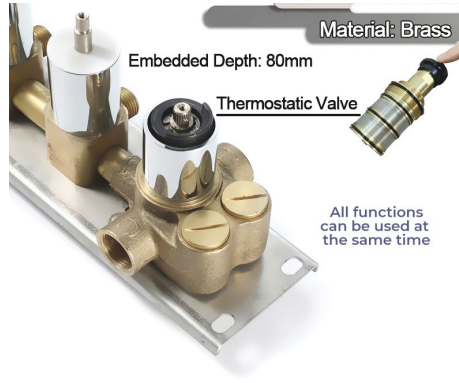

LED CHROME POLISHED THERMOSTATIC RECESSED CEILING MOUNT RAINFALL MUSICAL SHOWER SYSTEM WITH HAND SHOWER SPECIFICATIONS

Shower Head

- Shower Head Functions: Rainfall, Bubble, Mist
- Shower Panel /Hose Material: 304 Stainless Steel
- Showerheads Install: Embedded Ceiling Mounted
- Concealed Mixer Install: Wall-Mounted
- Shower Accessories Material: Brass
- LED Light: Need to Connect Power
- Shower Hose Length: 1.5M
- Power: 100V~240V Alternating Current (AC)
- LED Colors: 7 Colors
- Water Flow: 16L/min~28L/min
- Music: Need Bluetooth

Product shown is only for installation display purpose

Touch Panel Control

All dimensions and specifications are nominal and may vary. Use actual products for accuracy in critical situations.

Shower Mixer

All functions can be used at the same time

Hand Shower

Flow Rate: 2.0 GPM / 7.6 LPM

Shower Mixer Connections

Body Jet

Thread Interface Size: G 1/2 Inch
 Installation Type: Wall Mounted
 Material: Brass
 Flow Rate: 1.5 GPM / 5.7 LPM (each Bodyspray)