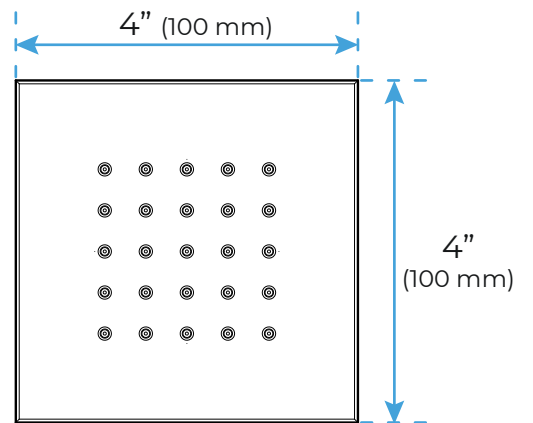

LED CHROME POLISHED THERMOSTATIC RECESSED CEILING MOUNT RAINFALL MUSICAL SHOWER SYSTEM WITH HAND SHOWER SPECIFICATIONS

Shower Head

- Shower Head Functions: Rainfall, Bubble, Mist
- Shower Panel /Hose Material: 304 Stainless Steel
- Showerheads Install: Embedded Ceiling Mounted
- Concealed Mixer Install: Wall-Mounted
- Shower Accessories Material: Brass
- LED Light: Need to Connect Power
- Shower Hose Length: 1.5M
- Power: 100V~240V Alternating Current (AC)
- LED Colors: 7 Colors
- Water Flow: 16L/min~28L/min
- Music: Need Bluetooth

Product shown is only for installation display purpose

Touch Panel Control

All dimensions and specifications are nominal and may vary. Use actual products for accuracy in critical situations.

Shower Mixer

All functions can be used at the same time

Hand Shower

Flow Rate: 2.0 GPM / 7.6 LPM

Shower Mixer Connections

Body Jet

Thread Interface Size: G 1/2 Inch
 Installation Type: Wall Mounted
 Material: Brass
 Flow Rate: 1.5 GPM / 5.7 LPM (each Bodyspray)